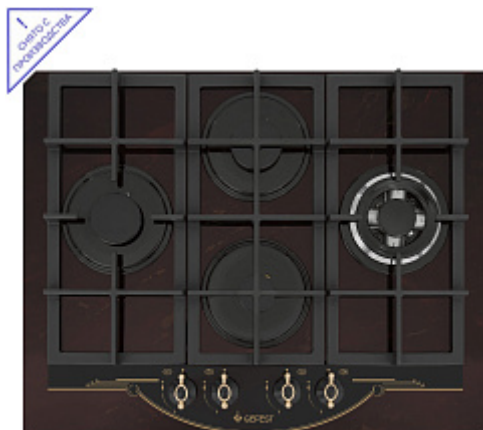

ПВГ 2231-01 P55

General characteristics

Connection type	Gas
Number of cooking zones	4
Model color	Ruby
Design	Marble
Hob material	Glass
Material of hob grid	Cast Iron
Double-zone ring of hob	Yes
Hob burners gas control	Yes
Hob burners electric ignition	Knobs integrated
Timer	No
Сортировка по категории (для поиска)	2

Control functions

On and off indication	No
Hob plates control	Mechanical
Fixed position "low flame"	Yes

Accessories

Set of replaceable injectors	Yes
Hob grid	3
Sealing tape	1
Filter	1

Technical characteristics