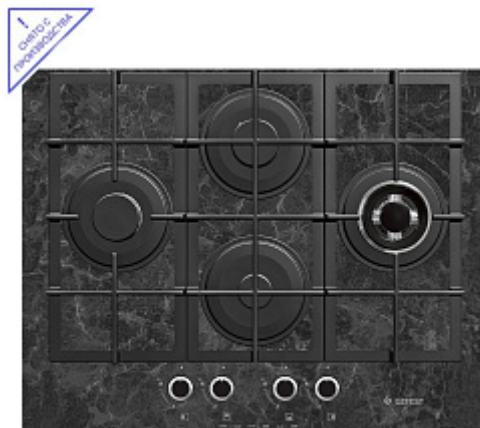

ПВГ 2231-01 P53

General characteristics

| | |
|--------------------------------------|------------------|
| Connection type | Gas |
| Number of cooking zones | 4 |
| Model color | Black |
| Design | Marble |
| Hob material | Glass |
| Material of hob grid | Cast Iron |
| Double-zone ring of hob | Yes |
| Hob burners gas control | Yes |
| Hob burners electric ignition | Knobs integrated |
| Timer | No |
| Сортировка по категории (для поиска) | 2 |

Control functions

| | |
|----------------------------|------------|
| On and off indication | No |
| Hob plates control | Mechanical |
| Fixed position "low flame" | Yes |

Accessories

| | |
|------------------------------|-----|
| Set of replaceable injectors | Yes |
| Hob grid | 3 |
| Sealing tape | 1 |
| Filter | 1 |