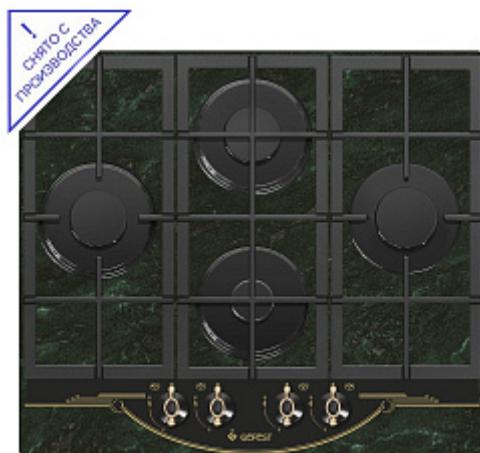

ПВГ 2231 K69

General characteristics

Connection type	Gas
Number of cooking zones	4
Model color	Green
Design	Marble
Hob material	Glass
Material of hob grid	Cast Iron
Double-zone ring of hob	No
Hob burners gas control	Yes
Hob burners electric ignition	Knobs integrated
Timer	No
Сортировка по категории (для поиска)	2

Control functions

On and off indication	No
Hob plates control	Mechanical
Fixed position "low flame"	Yes

Accessories

Set of replaceable injectors	Yes
Hob grid	3
Sealing tape	1
Filter	1

Technical characteristics