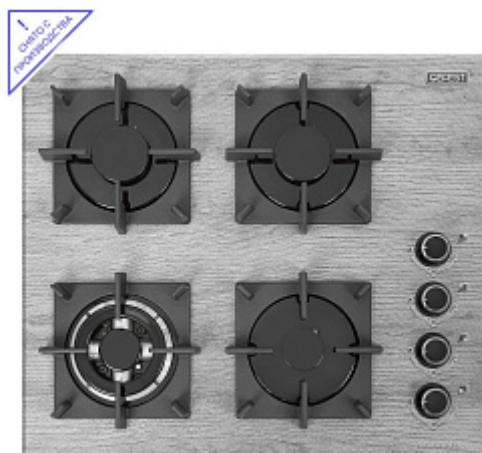

СГ CBH 2230-01 K95

General characteristics

Connection type	Gas
Number of cooking zones	4
Model color	Grey
Design	Wood
Hob material	Glass
Material of hob grid	Cast Iron
Double-zone ring of hob	Yes
Hob burners gas control	Yes
Hob burners electric ignition	Knobs integrated
Timer	No
Сортировка по категории (для поиска)	2

Control functions

On and off indication	No
Hob plates control	Mechanical
Fixed position "low flame"	Yes

Accessories

Set of replaceable injectors	Yes
Hob grid	4
Sealing tape	1
Filter	1

Technical characteristics